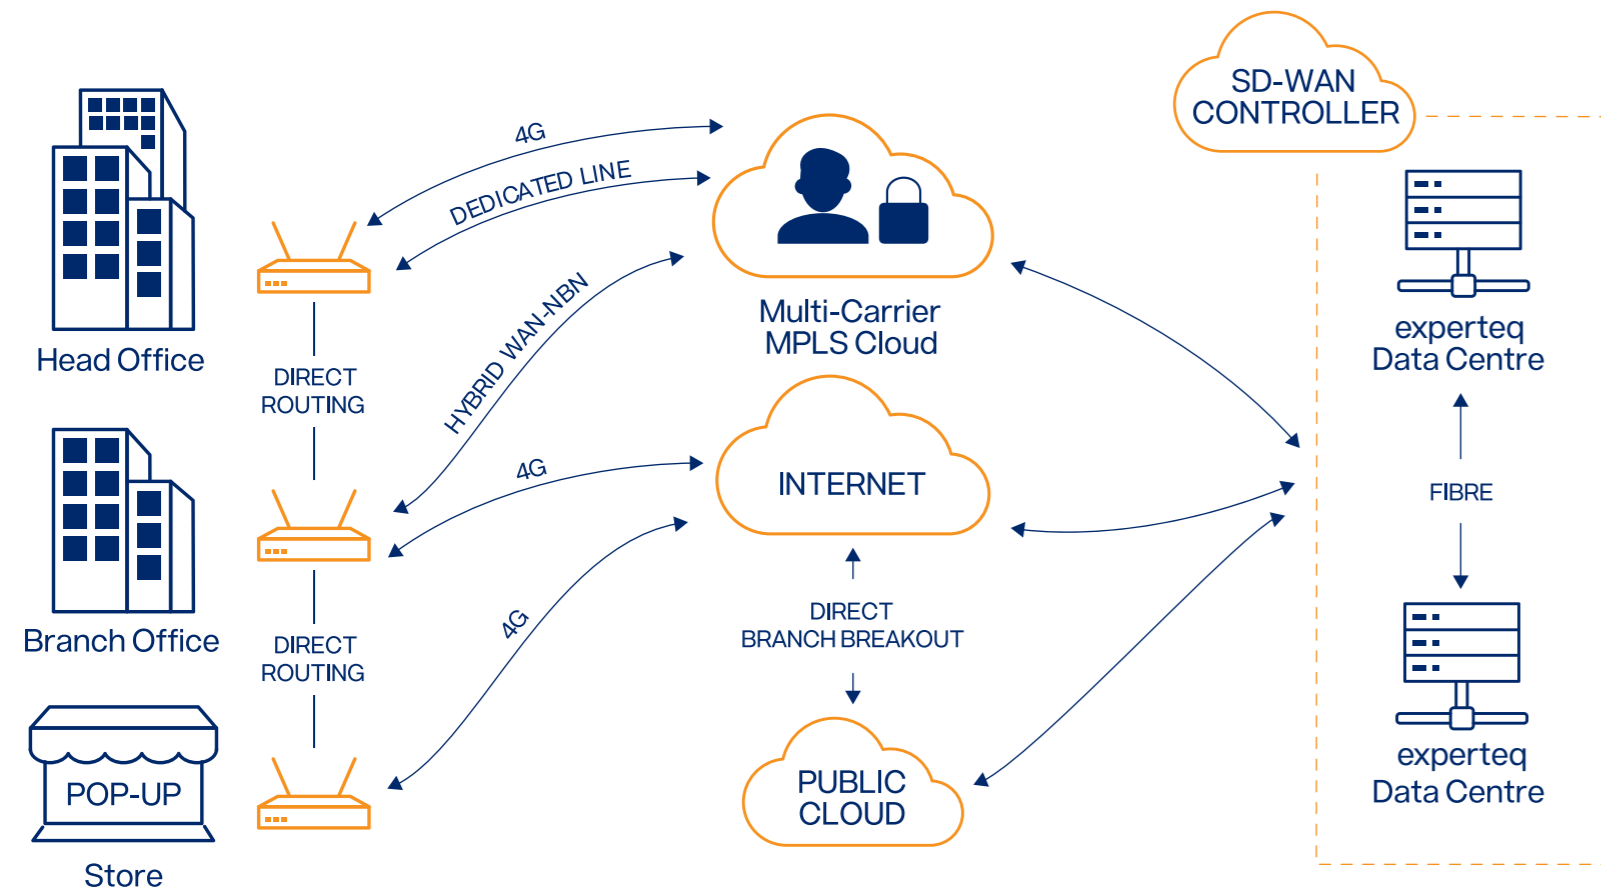

Through our experience we can provide you with a strategy that clearly demonstrates the value of our solution. Our proven IP will help get you up and running in record time and our optional management services can keep your network operating at peak performance.

## Wrapped in security

By combining multiple layers of defence and implementing policies and controls at key points, experteq will make sure your customers and your business are always protected, no matter where users are located.

# Increase speed and contain costs with experteq SD-WAN

Built on leading Cisco SD-WAN technology, experteq SD-WAN can dramatically boost your bandwidth by adding cost-effective internet, 4G connections to, or instead of traditional MPLS networks.

## Rapid large-scale implementation

With simple connections to data centres, cloud and SaaS providers, experteq SD-WAN can connect thousands of endpoints and routes across widely dispersed networks.